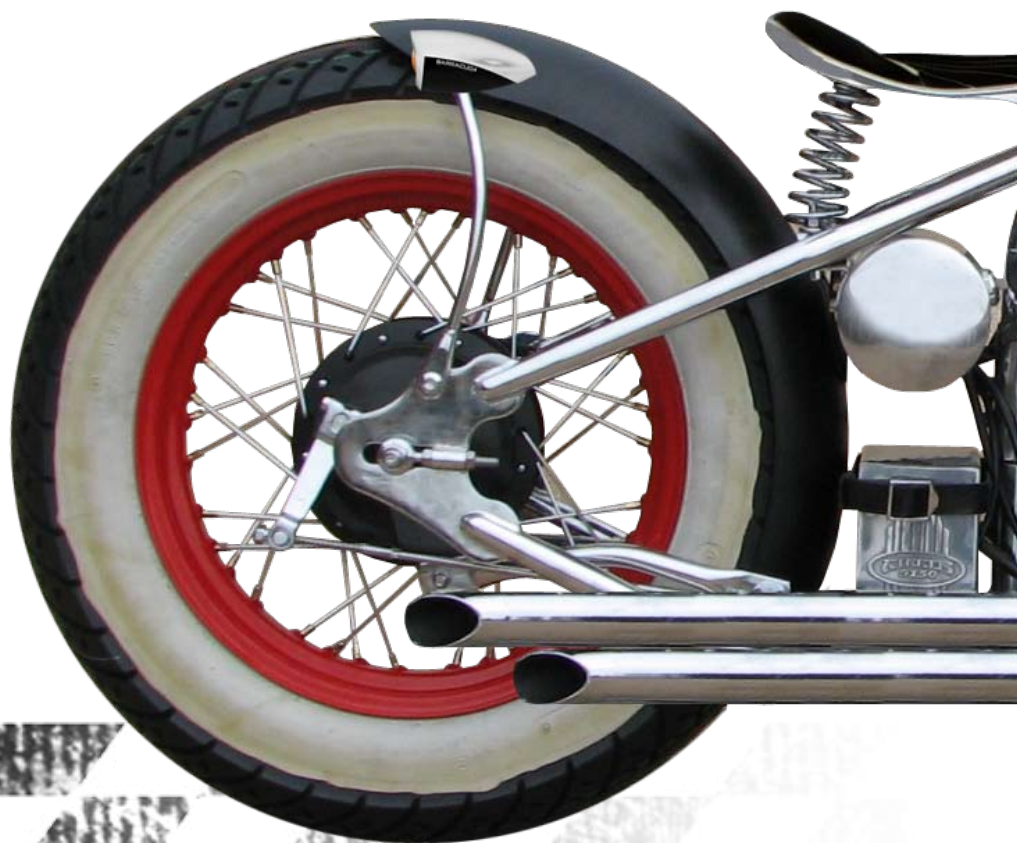

Giubbotto mod. CORDURA (nero)
Jackets mod. CORDURA (black)

T-shirt (bianco - nero)
T-shirt (white - black)

BARRACUDAMOTO

ITALIAN  DESIGN

Classic

Stone *aluminium*
chrome

Retrovisori STONE CHROME
Mirrors STONE CHROME