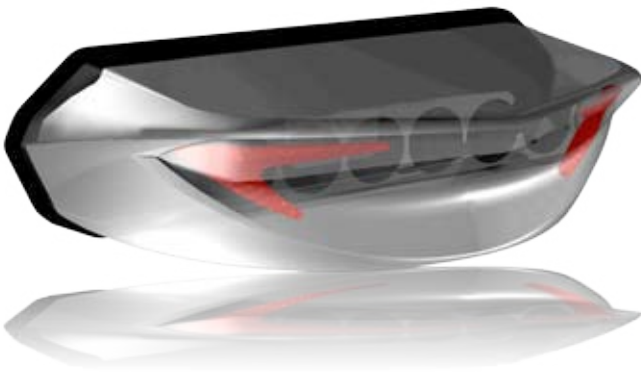

UNIVERSALI

led
SHARK
tail light

Stop Led SHARK
Tail Light LED SHARK